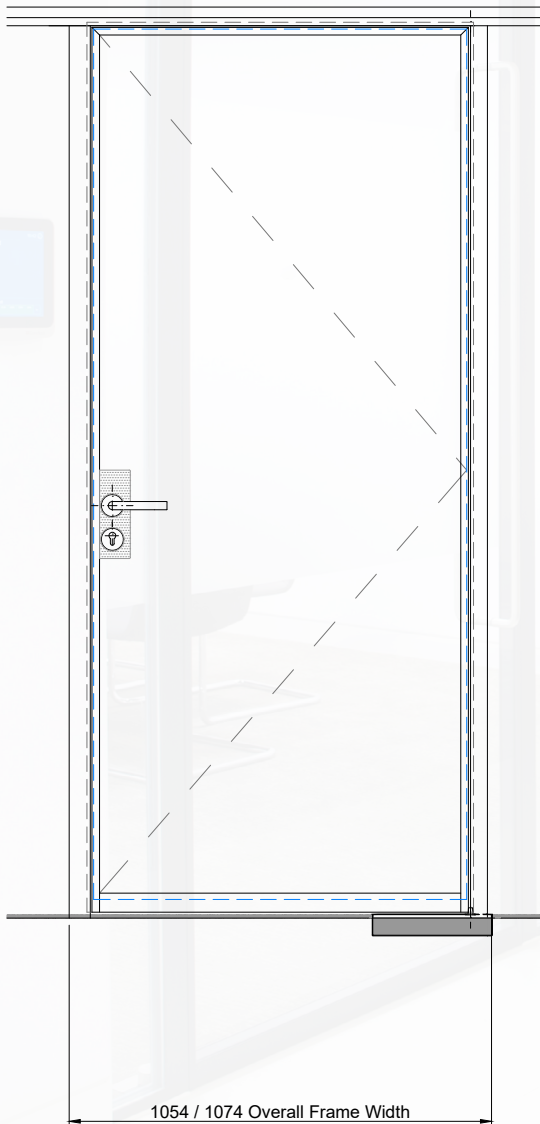

# Doors - Edge Symmetry Product Summary

## Product Facts

- Edge Series - high acoustic aluminium framed glass doors
- Edge Symmetry has a 30mm wide stile
- Maximum door height 3000mm
- Compatible with all of Optima's glazed partitioning systems
- Can be single or double glazed
- Can accommodate dead lock, sash lock or latch
- Can accommodate pull handles or lever handles
- Can be on offset pivots or hinges
- Can be single leaf or paired

## Acoustics

- Edge Symmetry Single Glazed – Rw35dB
- Edge Symmetry Double Glazed – Rw41dB

**ELEVATION SHOWING DOUBLE GLAZED  
EDGE SYMMETRY DOOR ON OFFSET PIVOTS  
PART M COMPLIANT CLEAR OPENING**

## Product Facts

- Edge Series - high acoustic aluminium framed glass doors
- Edge Affinity has a 78mm wide stile
- Maximum door height 3000mm
- Compatible with all of Optima's glazed partitioning systems
- Can be single or double glazed
- Can accommodate dead lock, sash lock or latch
- Can accommodate pull handles or lever handles
- Can be on offset pivots or hinges
- Can be single leaf or paired