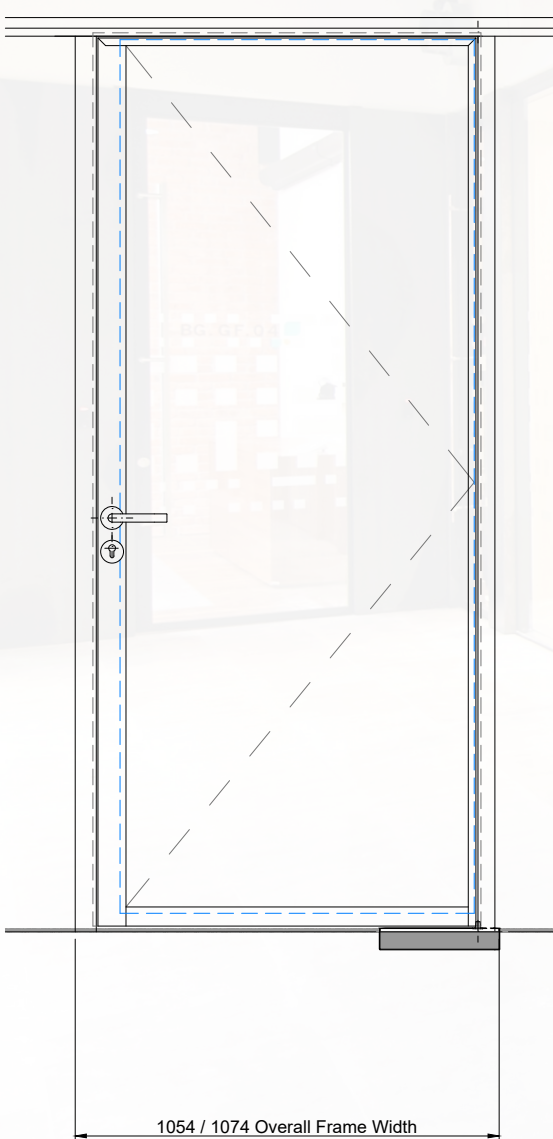

## Product Facts

- Edge Series - high acoustic aluminium framed glass doors
- Edge Symmetry has a 30mm wide stile
- Maximum door height 3000mm
- Compatible with all of Optima's glazed partitioning systems
- Can be single or double glazed
- Can accommodate dead lock, sash lock or latch
- Can accommodate pull handles or lever handles
- Can be on offset pivots or hinges
- Can be single leaf or paired

## Acoustics

- Edge Symmetry Single Glazed – Rw35dB
- Edge Symmetry Double Glazed – Rw41dB

**ELEVATION SHOWING DOUBLE GLAZED  
EDGE SYMMETRY DOOR ON OFFSET PIVOTS  
PART M COMPLIANT CLEAR OPENING**

## Product Facts

- Edge Series - high acoustic aluminium framed glass doors
- Edge Affinity has a 78mm wide stile
- Maximum door height 3000mm
- Compatible with all of Optima's glazed partitioning systems
- Can be single or double glazed
- Can accommodate dead lock, sash lock or latch
- Can accommodate pull handles or lever handles
- Can be on offset pivots or hinges
- Can be single leaf or paired

## Acoustics

- Edge Affinity Single Glazed – Rw39dB
- Edge Affinity Double Glazed – Rw42dB

**ELEVATION SHOWING DOUBLE GLAZED  
EDGE AFFINITY DOOR ON OFFSET PIVOTS  
PART M COMPLIANT CLEAR OPENING**